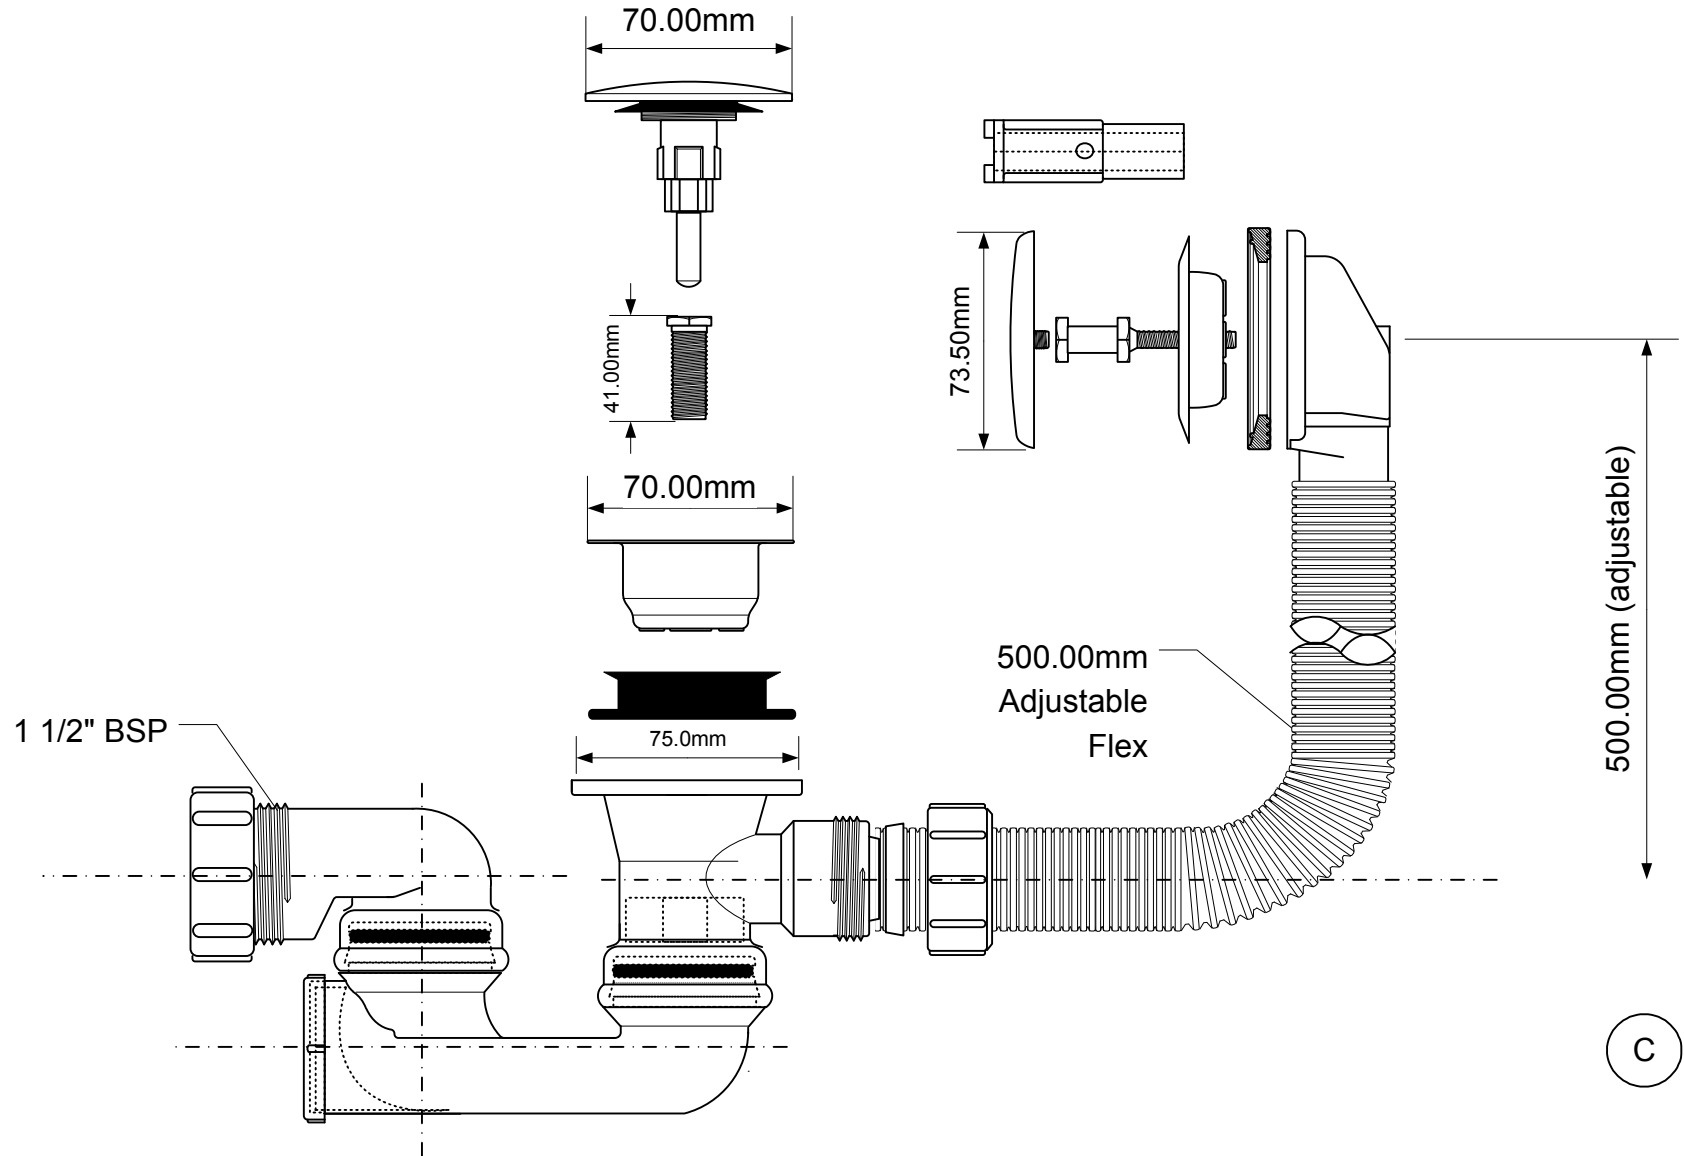

Code :

ALG-HC300-CB

C McALPINE
03/11/2011

Drawing verified 03/11/2011
correct as of DL

DRAWN BY

DL

REVISED

SCALE