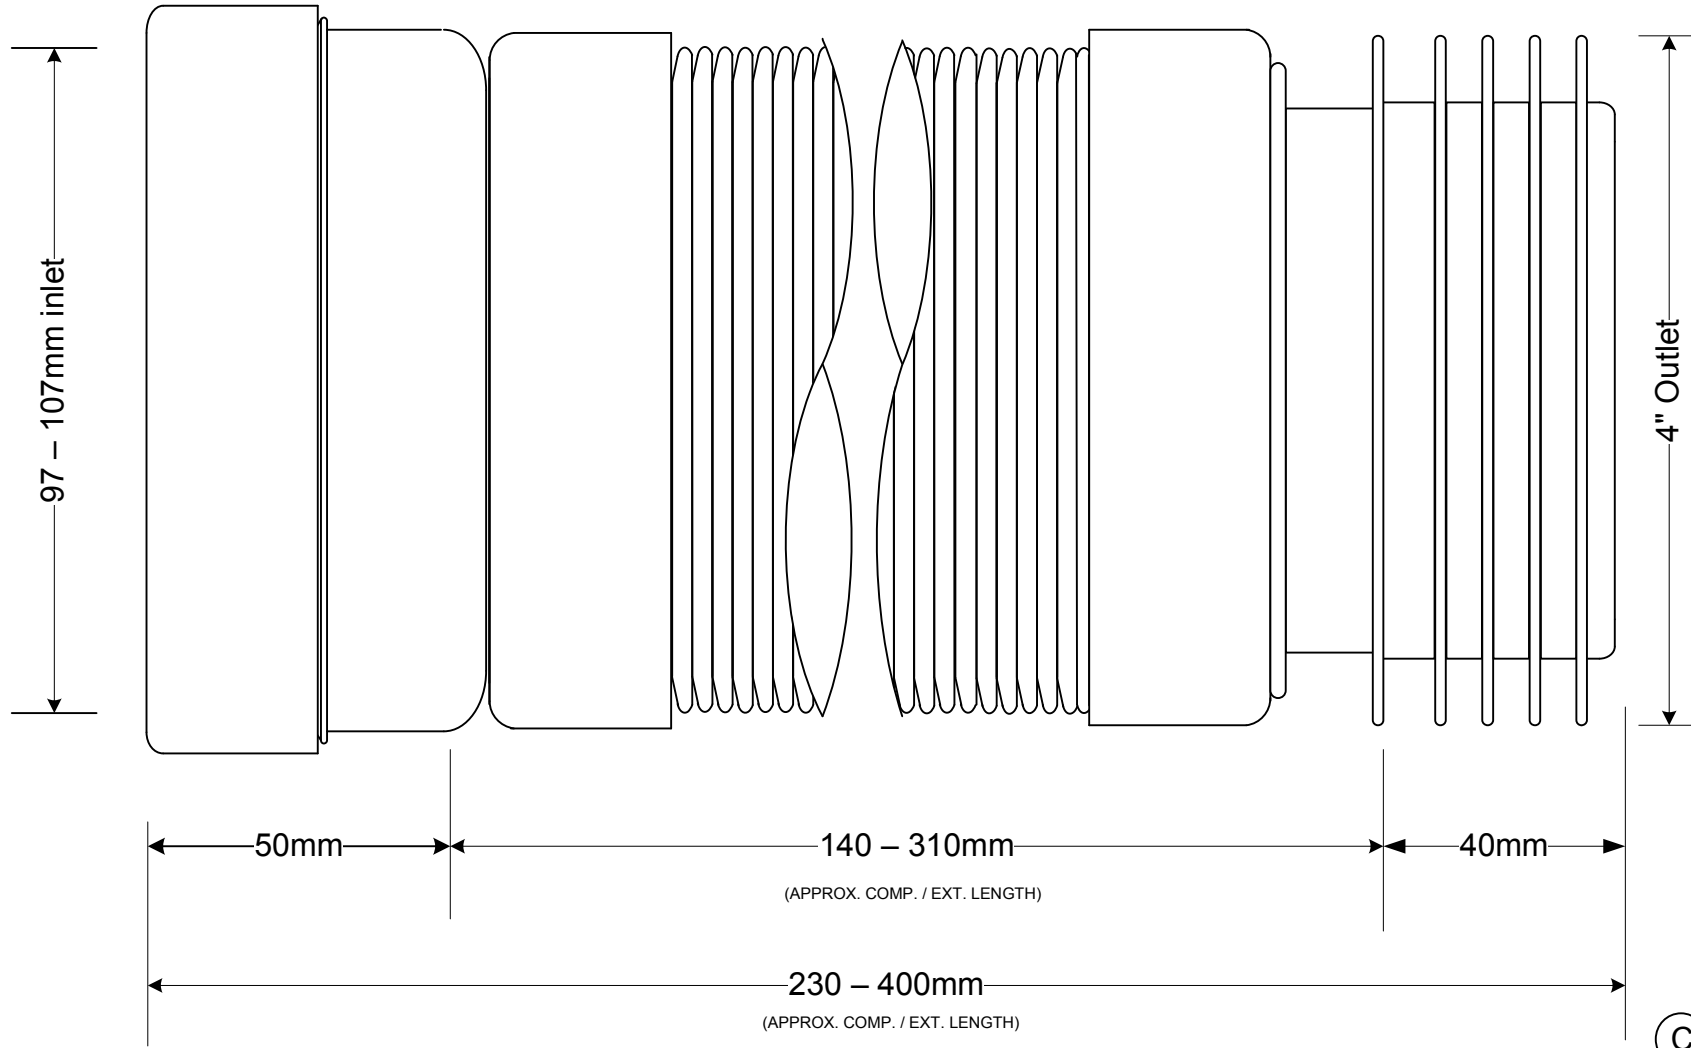

# ALG-WC-F23R

© McALPINE  
09/07/12

Drawing verified correct as of:

DRAWN BY MICHELLE GALLAGHER	REVISED 25.02.13	FILENAME ALG-WC-F23R.VSD
	SCALE 1: 1.25	DATE 09.07.12