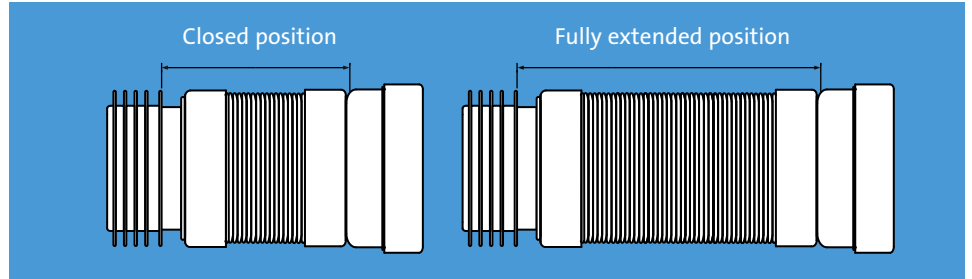

Flexible WC Connectors

- There is no British Standard for flexible WC connectors but M^CAlpine connectors comply to German Standard DIN 1389:2000-05 for flexible WC connectors
- Tested by German Testing House LGA, certificate number 572125072a and other testing houses. Tests prove conclusively that there is no build-up of sediment and the product is perfectly fit for purpose

97-107mm Inlet 4"/110mm Outlet

Closed 170mm	>	Extended 410mm	Closed 140mm	>	Extended 290mm	Closed 100mm	>	Extended 160mm
WC-F26R			WC-F23R			WC-F18R		

97-107mm Inlet 4"/110mm Outlet 1¼" Universal Vent Boss

180mm	>	380mm	150mm	>	280mm			
WC-F26RV			WC-F23RV			-		

97-107mm Inlet 3½"/90mm Outlet

170mm	>	410mm	140mm	>	290mm	100mm	>	160mm
WC-F26S			WC-F23S			WC-F18S		

97-107mm Inlet 3½"/90mm Outlet 1¼" Universal Vent Boss

180mm	>	380mm	150mm	>	280mm			
WC-F26SV			WC-F23SV			-		