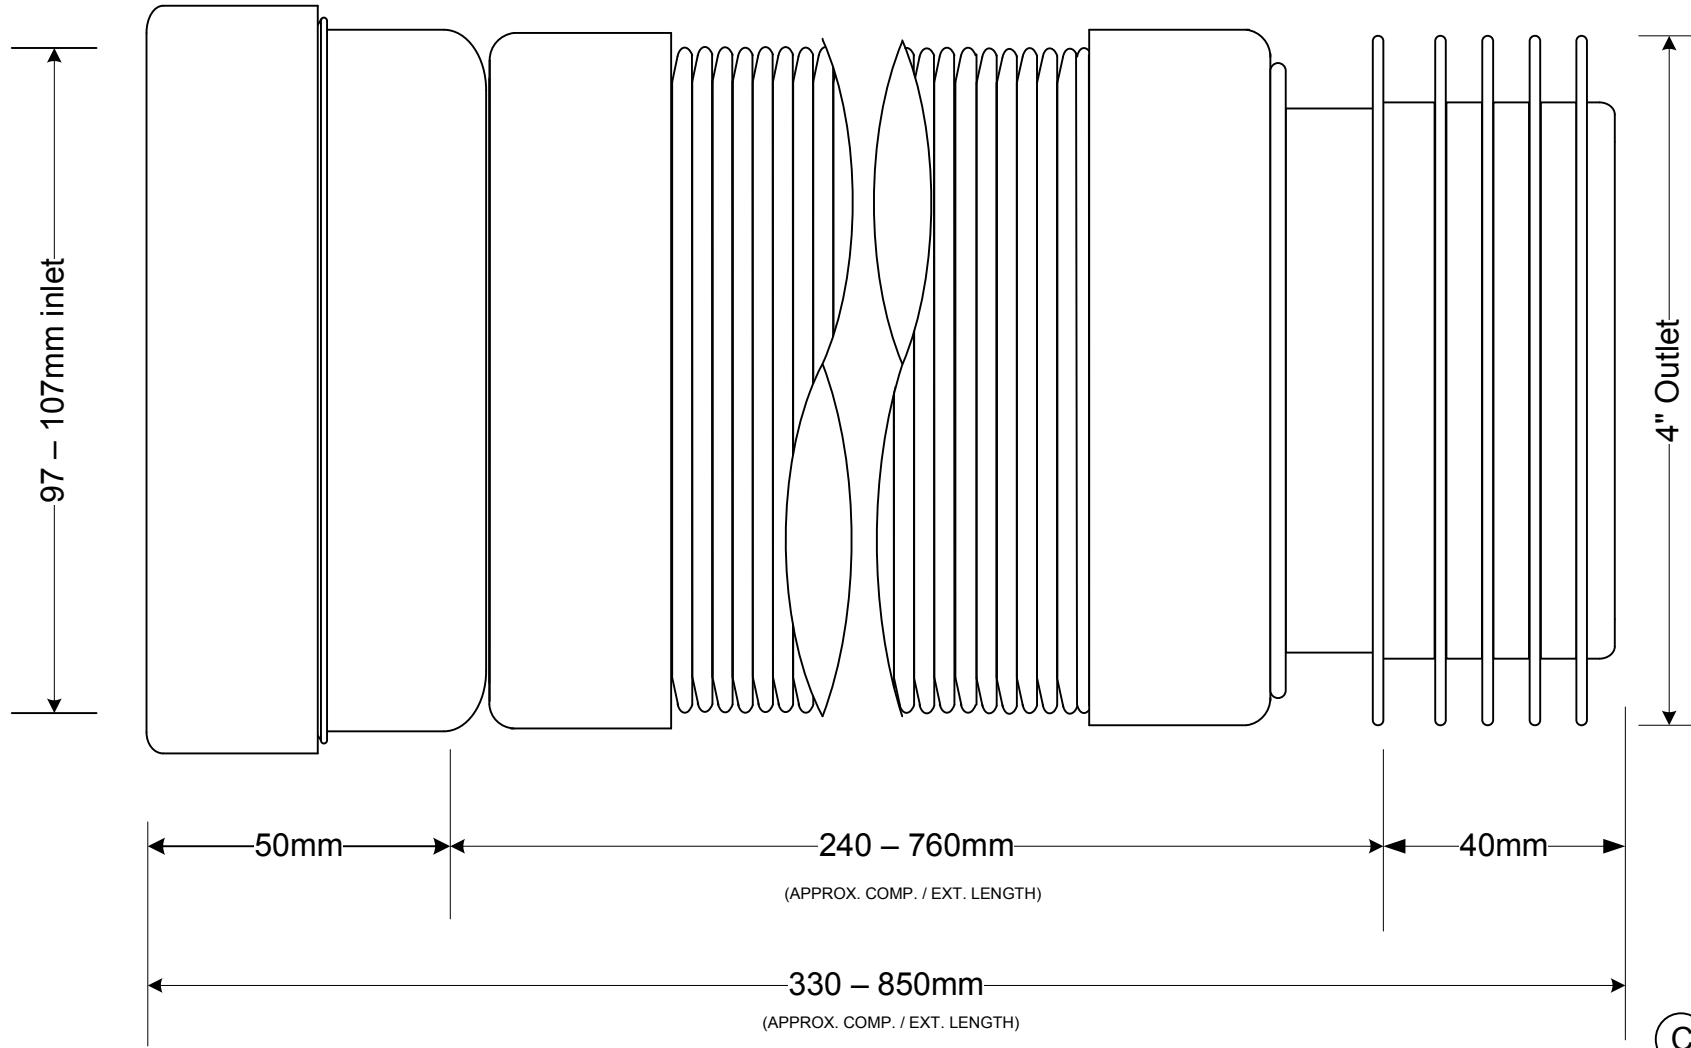

Code:

ALG-WC-F33R

© McALPINE
25/02/13

Drawing verified correct as of:

DRAWN BY
MICHELLE GALLAGHER

REVISED

FILENAME

ALG-WC-F33R.VSD

SCALE

1: 1.25

DATE