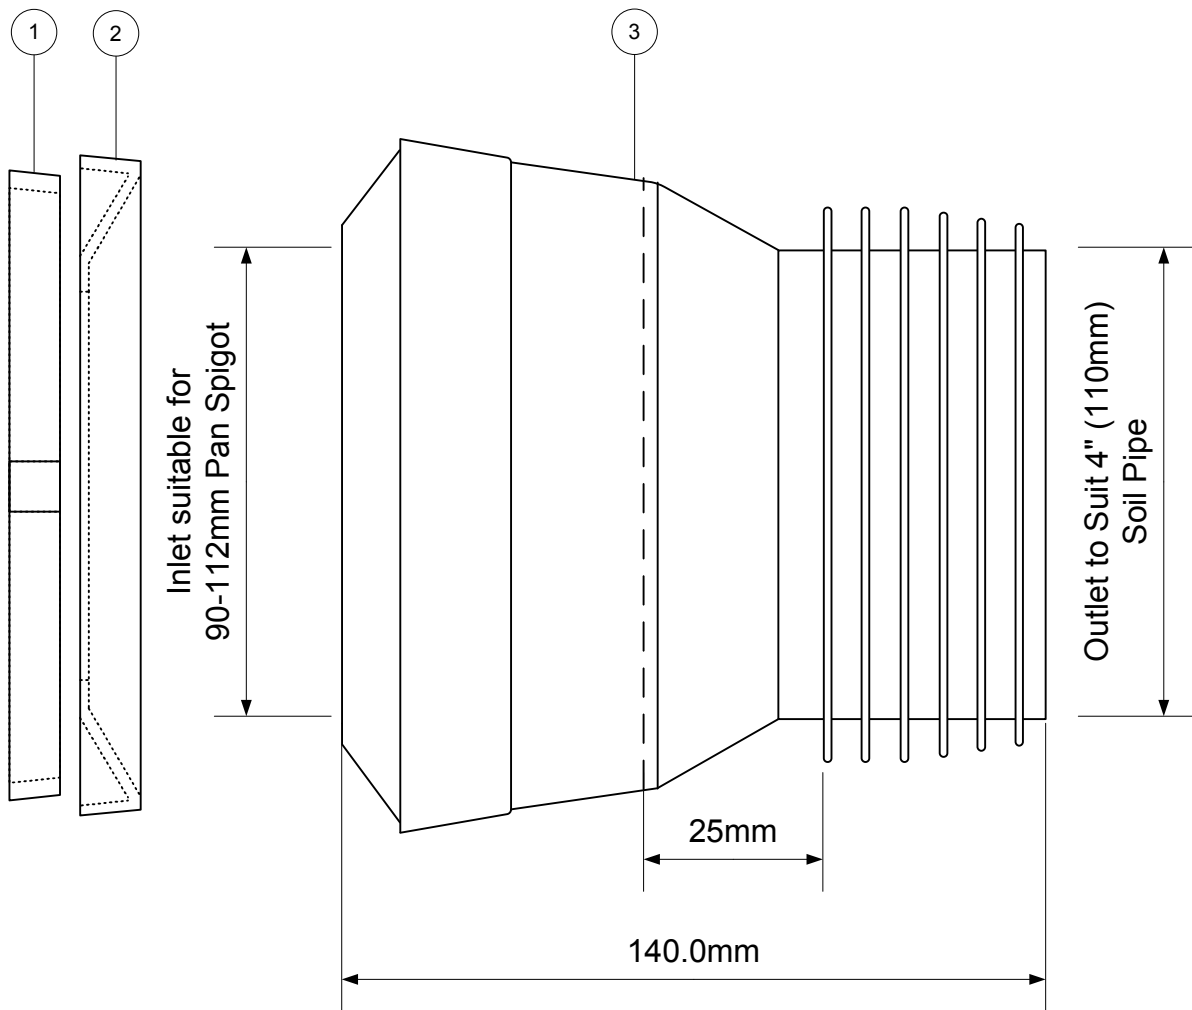

Code:

ALG-MAC1-EXS

Part No.	Description	Material
1	Inlet Ring	PBT
2	Inlet Seal	TPE
3	Straight Connector	EVA

© McALPINE
01/09/2004

Drawing verified
correct as of:

06/01/2010
RM

DRAWN BY

RM

REVISED

01/09/2004

FILENAME

ALG-MAC1-EXS.VSD

SCALE

1: 1.5

DATE

06/01/2010