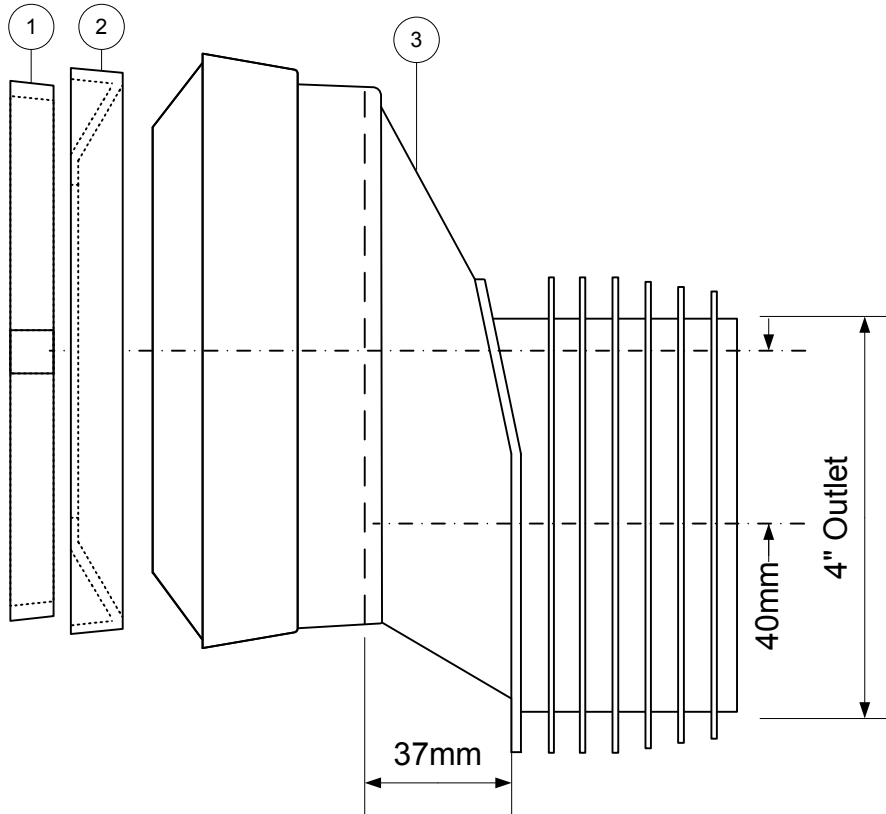

# ALG-MAC4A-EXS

Part No.	Description	Material
1	MAC-INRING	PBT
2	MAC-INSEAL	TPE
3	MAC4ABODY	EVA
4	P-B-250X344MC (Plastic Bag – Not Shown)	
5	P-C-S1F (Carton – Not Shown)	

© McALPINE  
10/01/2012

Drawing verified  
correct as of:

10/01/2012  
RM

DRAWN BY

RM

REVISED

SCALE

1: 1.75

FILENAME

ALG-MAC4A-EXS.VSD