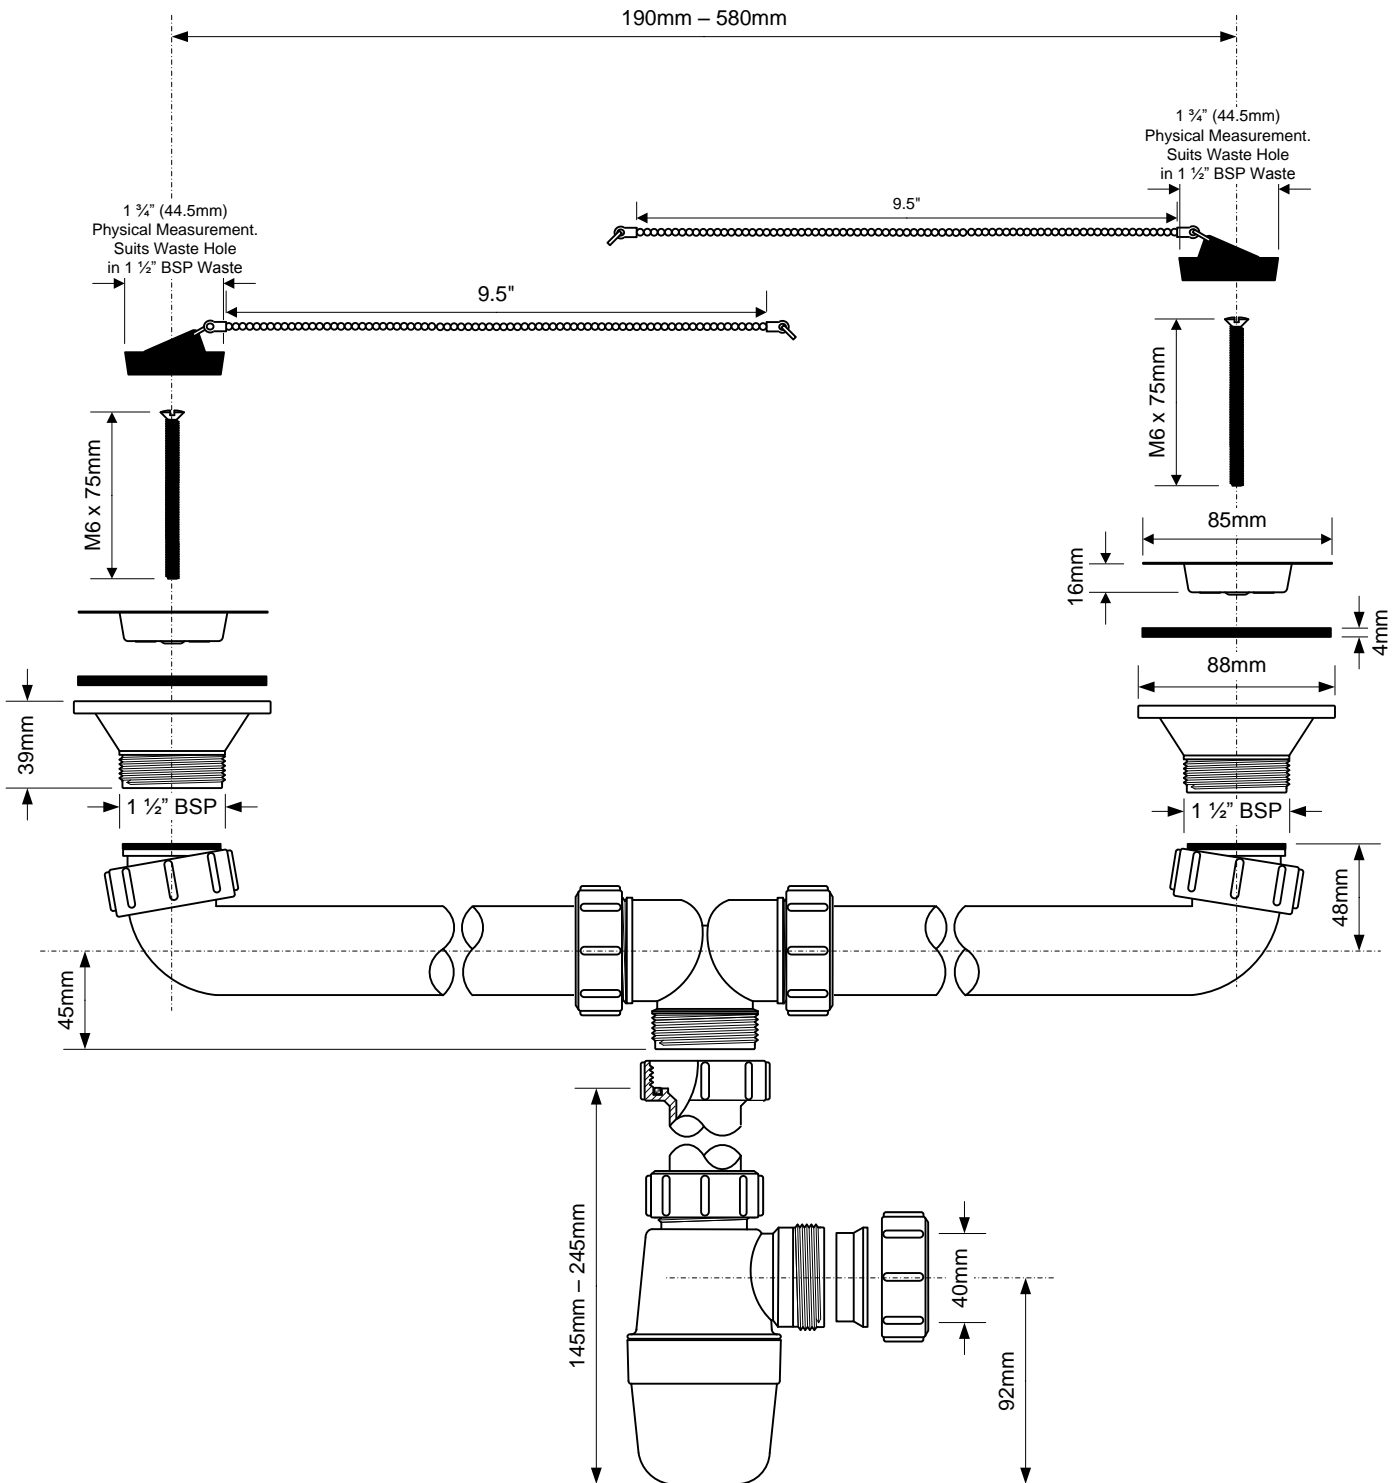

Code:

ALG-CDBWBT

©
McALPINE

Drawing verified
correct as of:

05.07.12
TC

DRAWN BY

TC

REVISED

SCALE

1: 3.4

FILENAME

ALG-CDBWBT.VSD

DATE

05.07.12