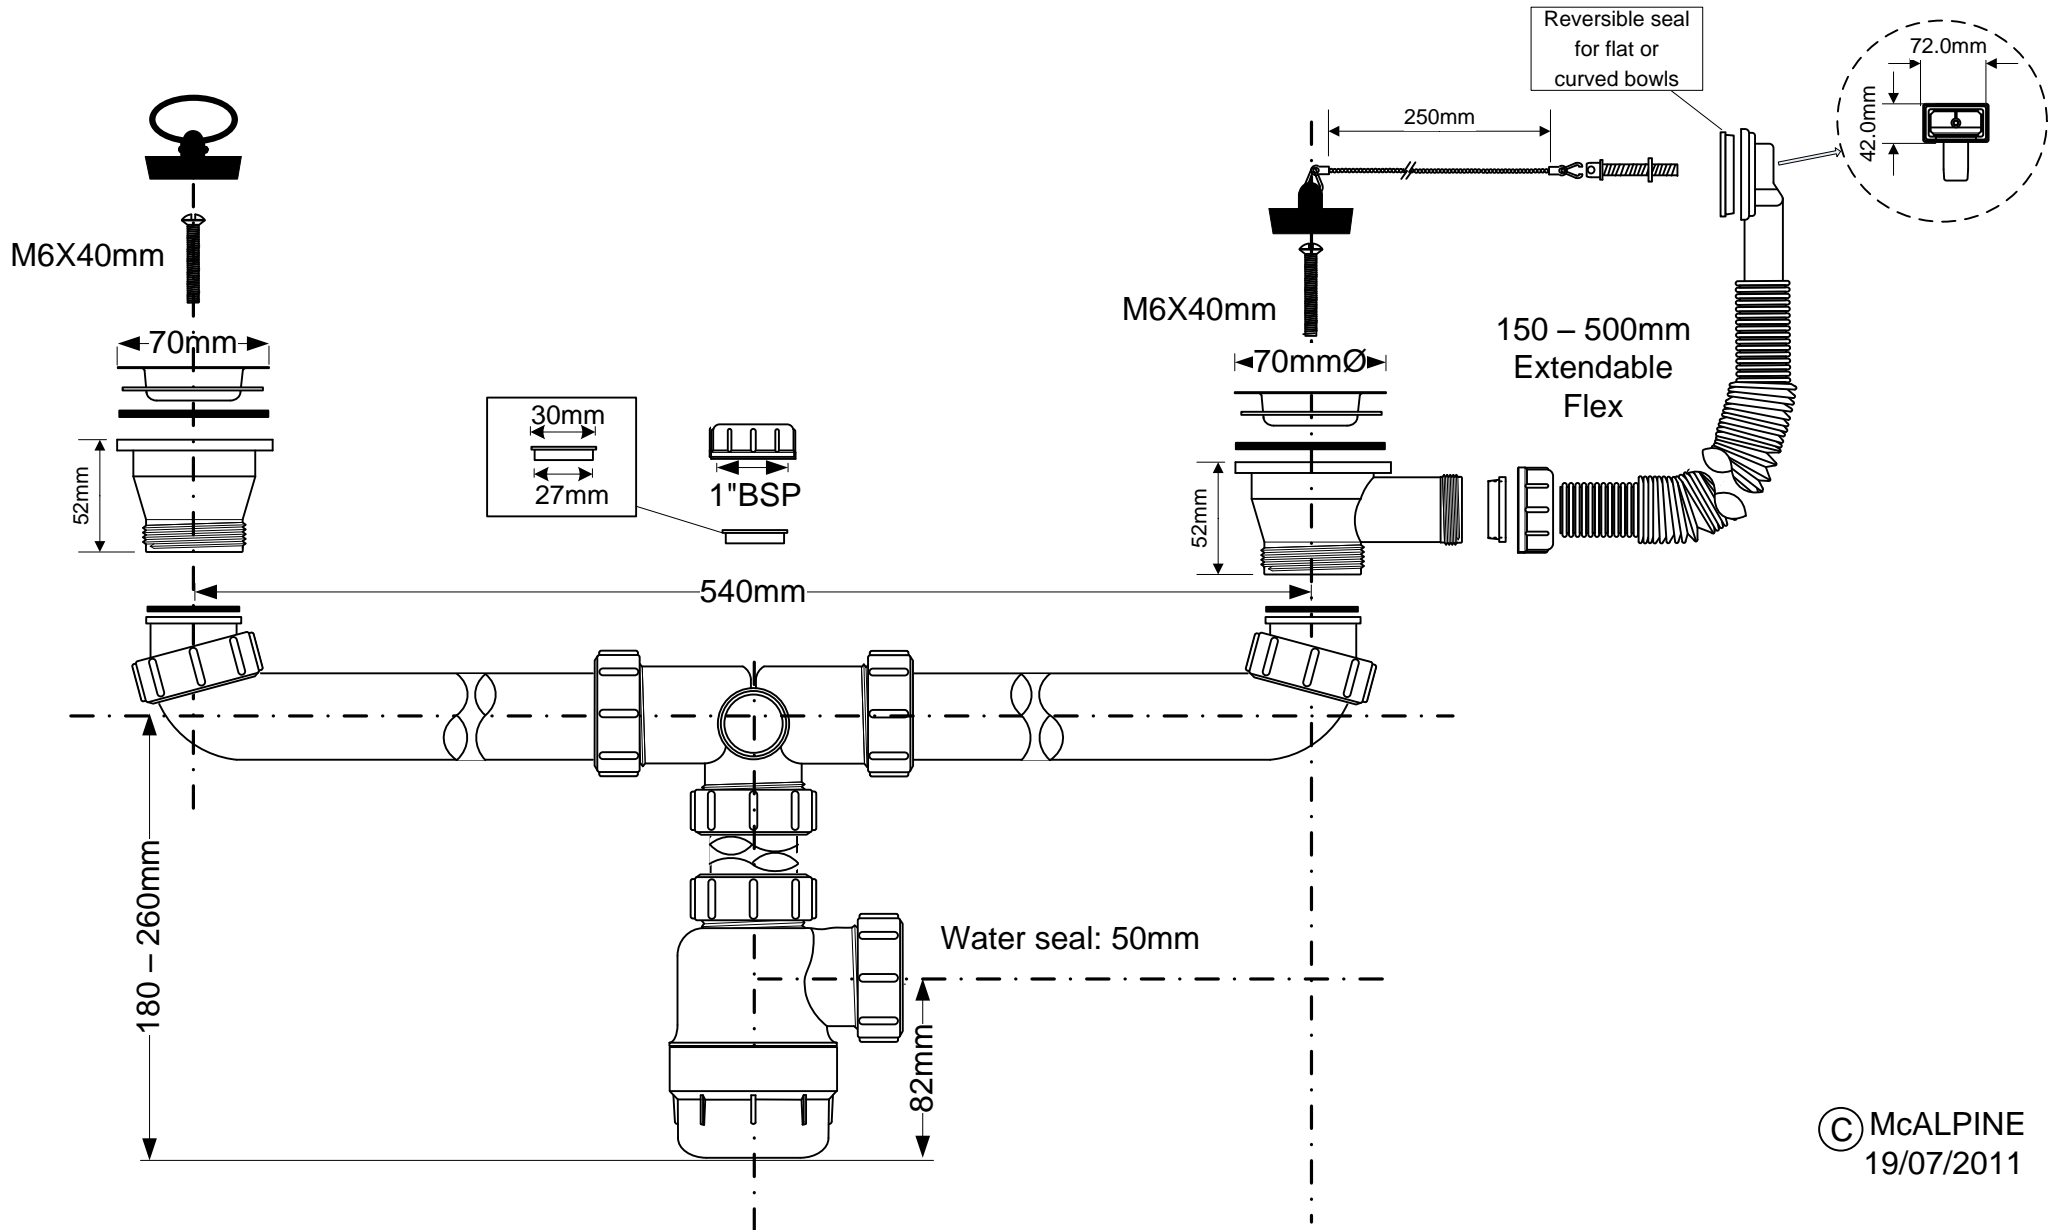

Code:

ALG-CDBW-G34

© McALPINE
19/07/2011

Drawing verified correct as of:

DRAWN BY DL

REVISED 30/06/2015 DL
SCALE NTS

FILENAME ALG-CDBW-G34.VSD
DATE 19/07/2011